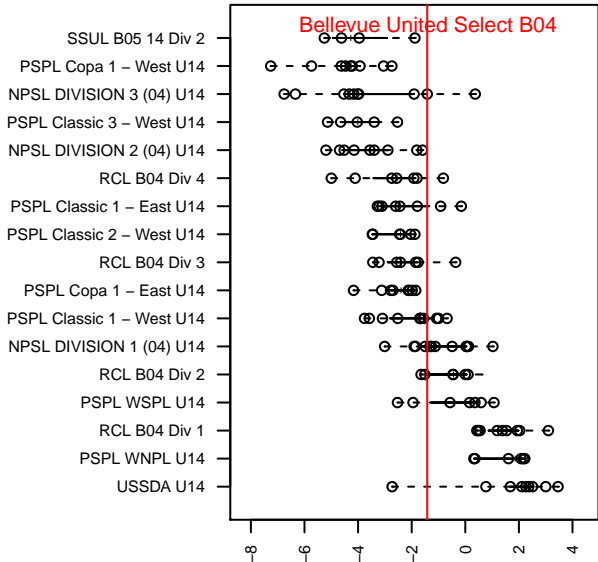

Bellevue United Select B04

Bellevue, WA
B04 total strength=1147
attack=3.51 defense=3.17
fall league = NPSL DIVISION 3 (04) U14
notes= Harkenrider 2016

alt names used:
BUFC B04 Harkenrider
BUFC U14/B04 Harkenrider

Venues played:
2017 NPSL DIVISION 3 (04) U14
2017 Founders Cup B04 Div A

**attack and defense variance (black dot)
relative to other teams
and top 10 in region**

**attack and defense rating
relative to others at age
and all opponents in last 13 months**